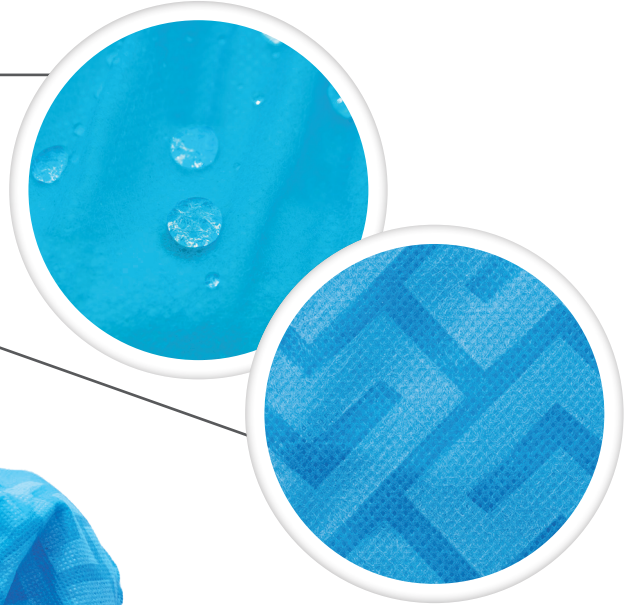

SHOOZCOVERS™ | SOFT LINE™

Batrik ShoozCovers™ Soft Line™ is manufactured in Canada from high quality 35 g/m² polypropylene fabric and 100% latex free elastics for performance and durability you can rely on. Our anti-skid tread reduces the risk of slipping and our smart design delivers easy on-and-off convenience and great fit.

SHOOZ-REPELLENT™ TECHNOLOGY:

The Soft Line™ integrates Shooz-Repellent™ technology which creates a protective barrier that repels fluids, delivering basic incidental fluid contact repellent. Shoe covers are not waterproof or water-resistant.

ANTI-SKID TREAD:

Our anti-skid tread reduces the risk of slipping with triple ultrasonic welds that increases tear strength and delivers easy on-and-off convenience.

MADE IN CANADA

OUR SOFT LINE™ IS PERFECT FOR:

MEDICAL ESTABLISHMENTS

PHARMACEUTICAL LABS

GMP SITES

ELECTRONIC MANUFACTURING