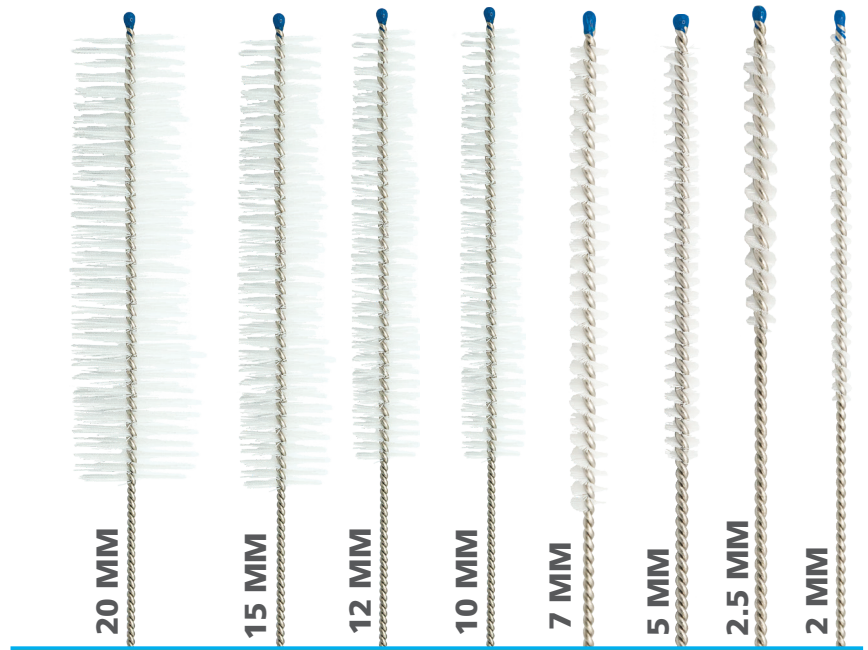

BATRIK

REUSABLE IN-BRUSH™ ANTIMICROBIAL TWISTED WIRE BRUSHES

Our In-Brush™ Antimicrobial Reusable Twisted Wire Brushes are designed for use with Frazier/Baron suction tubes. The twisted wires have a fine/medium diameter yet are rigid enough to ensure excellent cleaning capabilities.

Our wide assortment of Nylon Twisted Wire Brushes are ideal for large bore, uniquely shaped, and endoscopic instruments.

GOOD TO KNOW: OUR TWISTED WIRE BRUSHES FEATURE A PROTECTIVE BLUE TIP FOR ADDED SAFETY.

10" / 250 MM FRAZIER /BARON SUCTION TUBE BRUSHES

ITEM #	SIZE	BRUSH LENGTH	BRUSH (Ø)
21-10039	3 FR	0.5" / 12.7 mm	0.039" / 1 mm
21-10067	5 FR	0.5" / 12.7 mm	0.065" / 1.67 mm
20-10059	5 FR	1" / 25.4 mm	0.059" / 1.50 mm
20-10079	6 FR	1" / 25.4 mm	0.079" / 2 mm
20-10090	7 FR	1" / 25.4 mm	0.090" / 2.3 mm
20-10106	8 FR	1" / 25.4 mm	0.106" / 2.7 mm
20-10118	9 FR	1" / 25.4 mm	0.118" / 3 mm
20-10129	10 FR	1.5" / 38 mm	0.129" / 3.3 mm
20-10146	11 FR	1.5" / 38 mm	0.0146" / 3.7 mm
20-10157	12 FR	1.5" / 38 mm	0.157" / 4 mm

PACKAGING: Bag of 3.
Also available in bags of 50, add the suffix "-50".

12" / 305 MM NYLON TWISTED WIRE BRUSHES

ITEM #	BRUSH LENGTH	BRUSH (Ø)
22-12078	2" / 50.8 mm	0.078" / 2 mm
22-12118	2" / 50.8 mm	0.118" / 3 mm
22-12157	3" / 76 mm	0.157" / 4 mm
22-12197	3" / 76 mm	0.197" / 5 mm
22-12236	3" / 76 mm	0.236" / 6 mm
22-12393	3" / 76 mm	0.394" / 10 mm

PACKAGING: Bag of 3.
Also available in bags of 50, add the suffix "- 50".