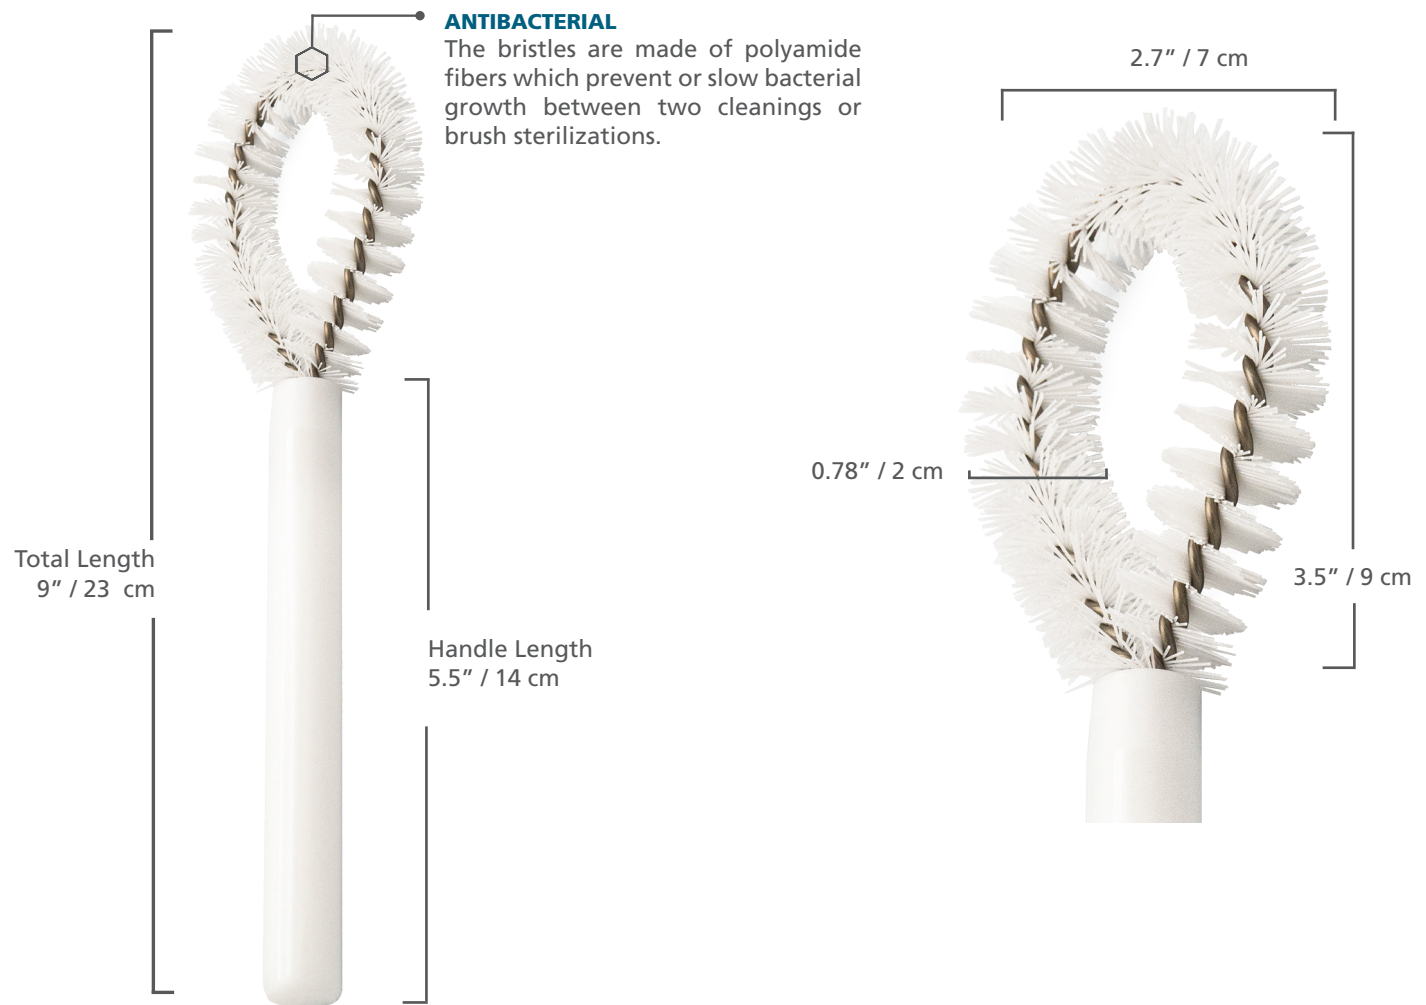

50-40919

50-40921

50-40920

50-40918

50-40922

50-40917

PRODUCT SELECTION

ITEM #	BRUSH TYPE	DESCRIPTION	COLOR	BRUSH LENGTH	BRUSH SIZE	PACKAGING
50-40917	Extra Rigid	Reusable Autoclavable Flat Brush	Blue	220 mm	75 mm x 20 mm x 10 mm	Bag of 3
50-40918	Rigid	Reusable Autoclavable Flat Brush	Green	220 mm	75 mm x 20 mm x 15 mm	Bag of 3
50-40919	Flexible	Reusable Autoclavable Flat Brush	Yellow	220 mm	75 mm x 20 mm x 15 mm	Bag of 3
50-40920	Extra Flexible	Reusable Autoclavable Flat Brush	Red	220 mm	75 mm x 20 mm x 25 mm	Bag of 3
50-40921	Flexible	Single-Use Flat Brush	Orange	220 mm	60 mm x 20 mm x 15 mm	Bag of 20
50-40922	Rigid	Single-Use Flat Brush	Light Blue	220 mm	60 mm x 20 mm x 15 mm	Bag of 20

- Long lasting and can withstand many sterilization cycles
- Ergonomic steamable thermoplastic handle
- Antibacterial polyamide bristles
- Reusable
- Latex free

PRODUCT DESCRIPTION

ITEM #	TOTAL LENGTH	HANDLE LENGTH	BRUSH SIZE	PACKAGING
50-RASP	9" / 23 cm	5.5" / 14 cm	0.78" x 2.7" x 3.5" 2 cm x 7 cm x 9 cm	3 / Bag