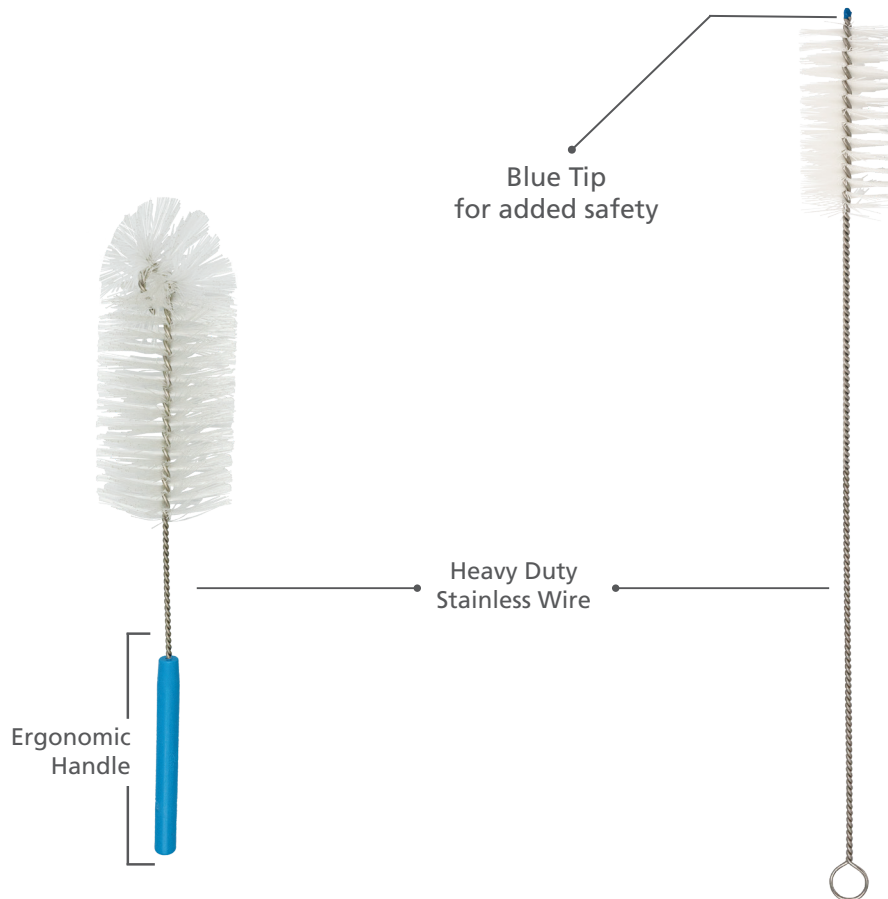

PRODUCT SELECTION

ITEM #	DESCRIPTION	TOTAL LENGTH
50-40800	Reusable Precision External Cleaning Brush	6.29" / 160 mm

PACKAGING: Bag of 3

BATRIK REUSABLE INSTRUMENT CLEANING BRUSHES

Designed specifically for hospital applications, our Reusable Instrument Cleaning Brushes feature long and flexible bristles to maximize the effectiveness of large-surface cleaning.

- High quality polyamide clear bristles
- Easy to identify debris
- Autoclavable
- Latex free

REUSABLE JAR/BOTTLE BRUSH

STERILIZER DRAIN BRUSH

PRODUCT SELECTION

ITEM #	DESCRIPTION	HANDLE LENGTH	BRUSH LENGTH	BRUSH (Ø)	TOTAL LENGTH
50-10295	Reusable Jar / Bottle Brush	120 mm ± 2 mm	120 mm ± 5 mm	7 mm ± 2 mm	13.19" / 355 mm
50-10224	Sterilizer Drain Cleaning Brush	N/A	4" / 10.1 cm	2" / 5.08 cm	24" / 609 mm

PACKAGING: Bag of 3

BATRIK ACETABULAR REAMER BRUSH

Our double-ended cleaning brush is manufactured exclusively for cleaning acetabular bone reamers. The “Pig Tail” rounded style circular head brush is designed to effectively clean inside the reamer, while the rigid straight brush on the reverse side is used for cleaning individual cutting holes. Special fusion of the brush heads to the hand piece along with its high quality antimicrobial medical grade bristles ensures a durable, reusable, and highly effective cleaning tool.