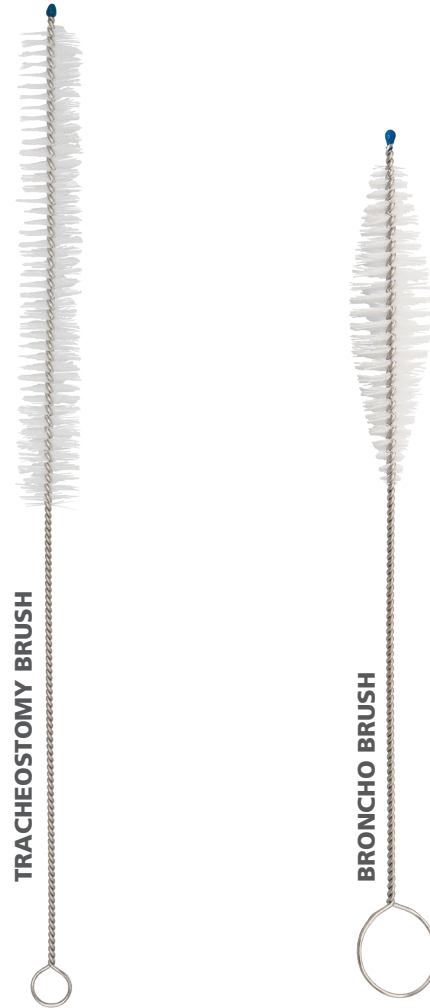

16" / 406 MM NYLON TWISTED WIRE BRUSHES

ITEM #	BRUSH LENGTH	BRUSH (Ø)
23-16197	2.5" / 63.5 mm	0.197" / 5 mm
23-16236	2.5" / 63.5 mm	0.236" / 6 mm
23-16276	3" / 76 mm	0.276" / 7 mm
23-16394	3" / 76 mm	0.394" / 10 mm
23-16472	3" / 76 mm	0.472" / 12 mm
23-16591	3" / 76 mm	0.591" / 15 mm
23-16787	3" / 76 mm	0.787" / 20 mm

PACKAGING: Bag of 3.
Also available in bags of 50, add the suffix "-50".

18" / 457 MM NYLON TWISTED WIRE BRUSHES

ITEM #	BRUSH LENGTH	BRUSH (Ø)
19-18010	0.47" / 12 mm	0.039" / 1 mm
19-18015	0.5" / 12 mm	0.06" / 1.6 mm

PACKAGING: Bag of 3.
Also available in bags of 50, add the suffix "-50".

24" / 610 MM NYLON TWISTED WIRE BRUSHES

ITEM #	BRUSH LENGTH	BRUSH (Ø)
24-24098	2.5" / 63.5 mm	0.098" / 2.5 mm
24-24197	2.5" / 63.5 mm	0.197" / 5 mm
24-24276	3" / 76 mm	0.276" / 7 mm
24-24394	3" / 76 mm	0.394" / 10 mm
24-24472	3" / 76 mm	0.472" / 12 mm

PACKAGING: Bag of 3.
Also available in bags of 50, add the suffix "-50".

TRACHEOSTOMY BRUSHES

ITEM #	DESCRIPTION	TOTAL LENGTH	BRUSH LENGTH	BRUSH (Ø)
25-08500	Large 6-12.3 3 / 4"	8" / 203 mm	3.75" / 95 mm	0.5" / 12.7 mm
25-37550	Small 000-5.1 7 / 8"	4" / 93 mm	1.88" / 48 mm	0.5" / 12.7 mm

PACKAGING: Bag of 3. Also available in bags of 50, add the suffix "-50".

BRONCHO BRUSHES

ITEM #	DESCRIPTION	BRUSH LENGTH	BRUSH (Ø) INCHES / MM
26-06175	Small	6" / 152 mm	1.75" / 44.5 mm
26-08325	Large	8" / 203 mm	3.25" / 82.6 mm

PACKAGING: Bag of 3.
Also available in bags of 50, add the suffix "-50".