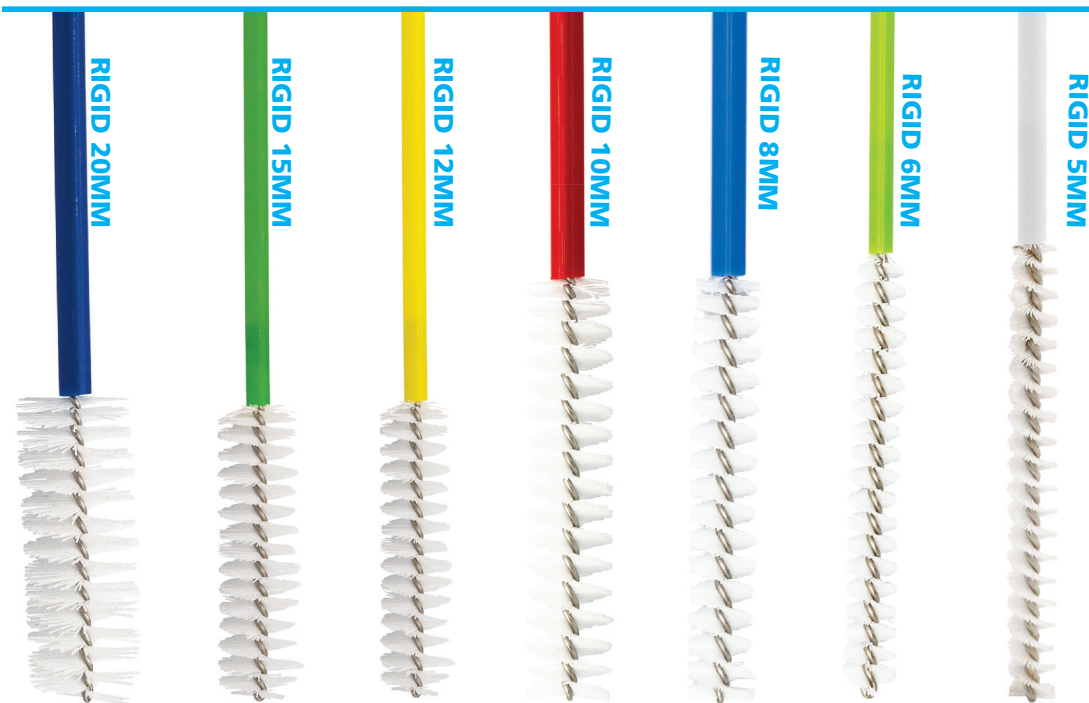

RIGID

Rigid brush diameter (Ø) ranging from 5 mm to 20 mm

BRUSH SELECTION SYSTEM (Actual Size)

2mm 0.078	3 mm 0.118"	4 mm 0.157"	5 mm 0.196"	6 mm 0.236"	8 mm 0.314"	10 mm 0.394"	12 mm 0.472"	15 mm 0.591"	20 mm 0.787"