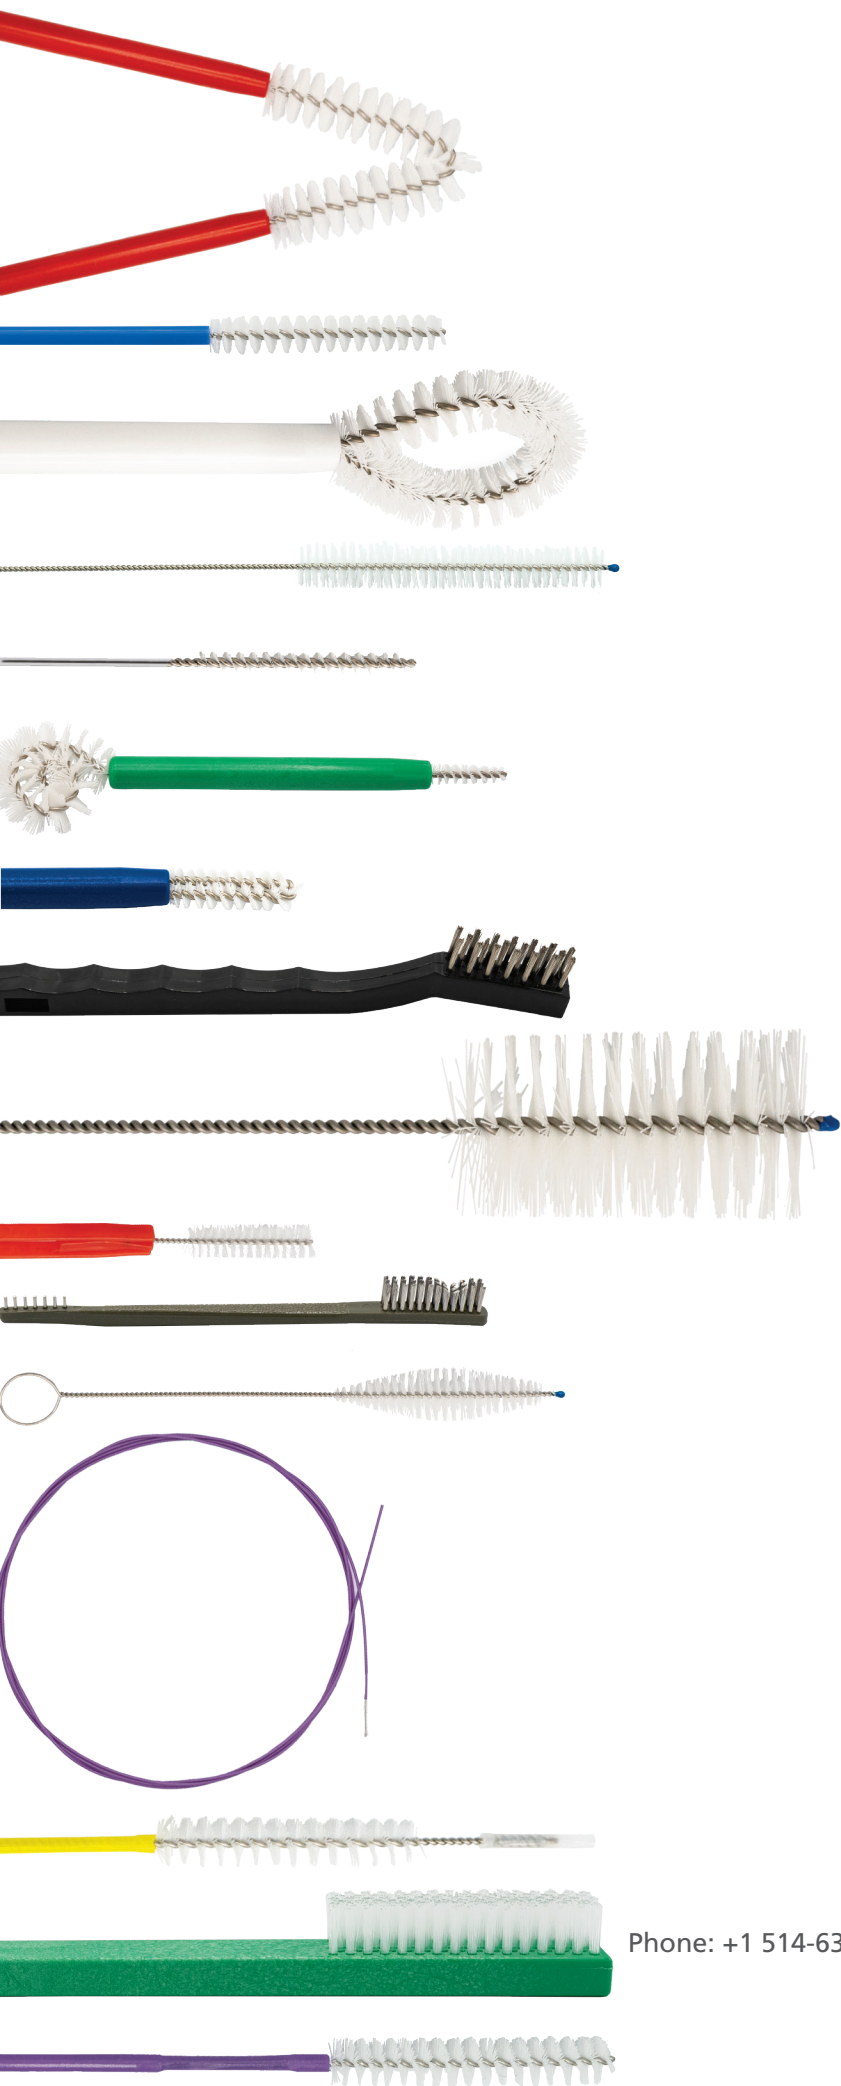

SURGMED GROUP

2165 46th Ave., Lachine, Quebec H8T 2P1
Phone: +1 514-631-7988 | Toll Free: 800-661-5432 | Fax.: +1 514-631-9083
Email: info@surgmed.com | Website: www.batrik.com