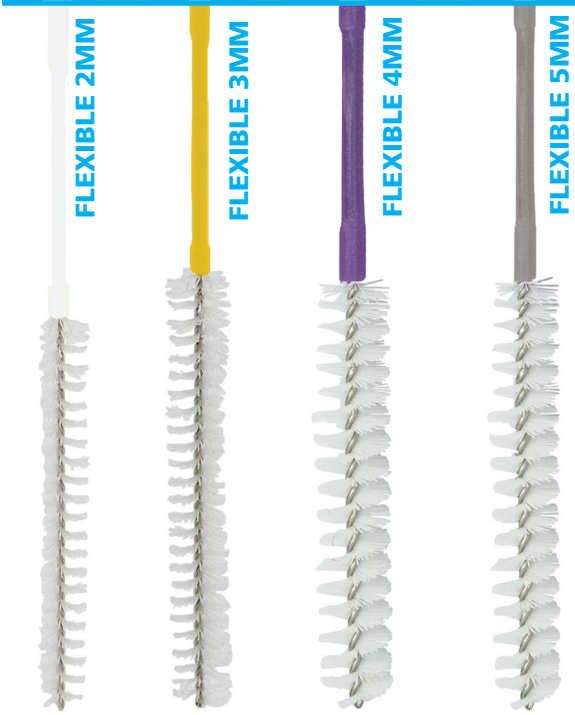

FLEXIBLE

Flexible brush diameter (Ø) ranging from 2 mm to 5 mm