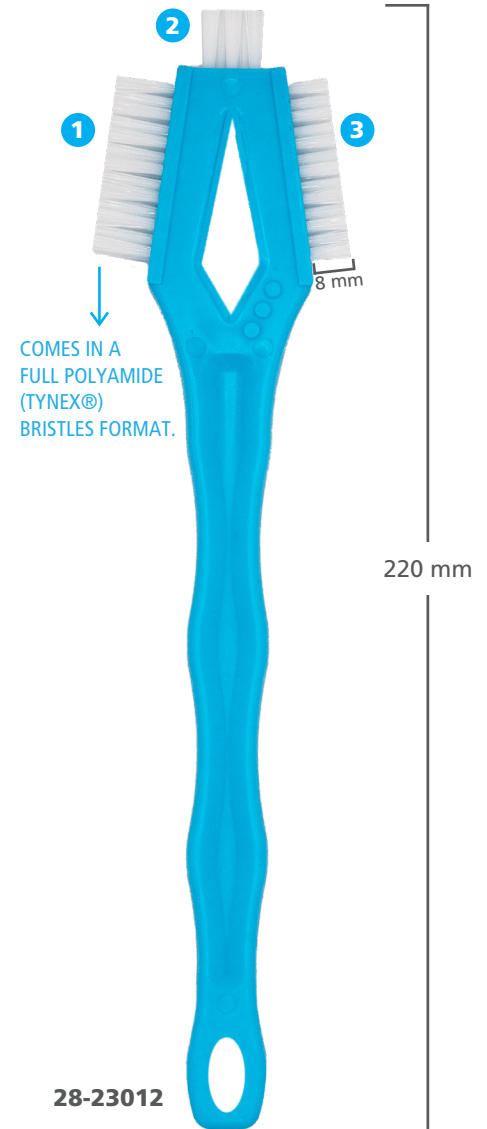

NEW!

TRIFECTA™ BRUSH

INSTRUMENT CLEANING

Introducing the **Trifecta™ Brush**, a versatile **3-in-1 tool** designed to meet all your instrument cleaning needs. This reusable instrument brush is available in two styles: one with **all-nylon** bristles for gentle cleaning and another with nylon bristles on two sides and **stainless steel bristles** on the third, ideal for tackling tougher buildup and stubborn cleaning tasks. This innovative design ensures effective, thorough maintenance for a wide range of instruments.

TRIFECTA™ BRUSH - NYLON

1 NYLON BRISTLES

Gentle, transparent nylon bristles provide an effective yet safe cleaning solution. This side allows you to verify cleanliness easily, without risking damage to delicate surfaces. Ideal for a light, non-invasive clean.

2 PRECISION TIP

Reach those hard-to-clean spots with the precision tip. This small, firm-bristle tip is designed for tight, hard-to-reach areas, such as instrument jaws and box joints. It ensures a deep clean where it's most needed, without the risk of damage or injury to delicate parts.

3 FIRM NYLON BRISTLES

For tougher residues, the firm nylon side delivers the cleaning power you need. With bristles that feel similar to stainless steel but are safe for your instruments, this side easily handles stubborn dirt and buildup.